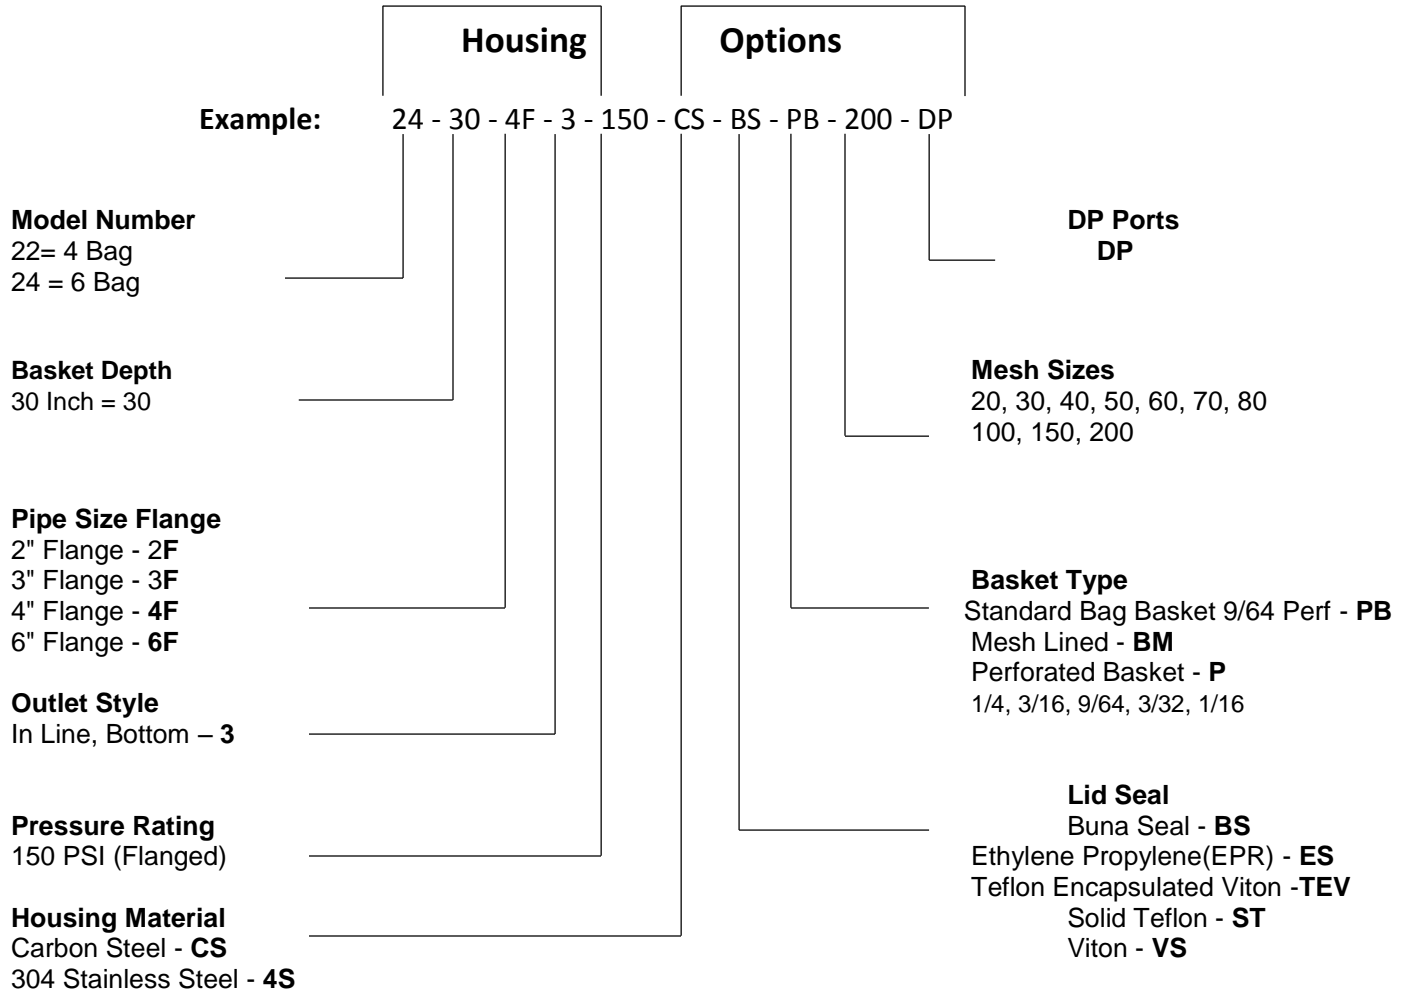

Multi-Round Housings

- 4 & 6 round bag filter housings
- Carbon steel and 304 stainless steel
- Flanged connections for 2 through 6 inch pipe
- Vent, drain and gauge connections
- Pressure rating 150 psi
- Machined cover gasket groove provides positive O-ring seal

Contact us for more information!

(888)-968-3458

How to Order a Multi Bag Housing

* Carbon Steel Filter Bag Housings come with Carbon Steel Legs and Standard 304 SS Basket
 * 304 SS Filter Bag Housings come with 304 SS Legs and Standard 304 SS Basket